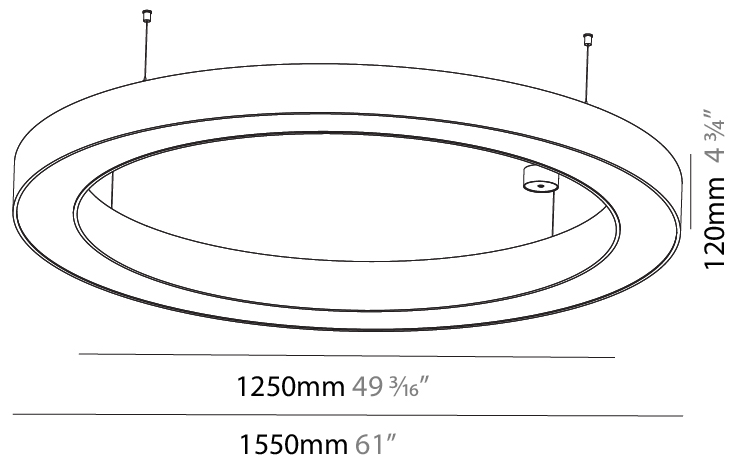

GENERAL

Series: Glorious
Subseries: Glorious
Brand: Prolicht
Division: Architectural
Mounting Type: Suspension
Mounting Location: Ceiling
Subcategory: Ambient

PHYSICAL

Shape: Round
Diameter (mm): 1550
Diameter (in): 61
Height (mm): 120
Height (in): 4 3/4
Max. Overall Height (mm): 2120
Max. Overall Height (in): 83 7/16
Light Distribution: Direct / Indirect
Weight (kg): 16.737
Weight (lbs): 36.90
Diffuser: PMMA - Opal or Micro-Prism
Fixture Finish: SSR / BKV / CWI / CRY / HAB / LAG / UFT / ITA / RUA / RUR / MIC / FTG / MYG / TWT / LOD / PUS / FRO / FUP / KIA / POP / BLS / SPG / MEY / GOH / GUM / CHC / COM / ABZ / JAG / OBR / MOS / ROR
Fixture Material: Aluminum

ELECTRICAL

Lamp Type: LED (Zhaga Standard)
Input Wattage (W): 110
Total Output Wattage (W): 88 / 70.4 (3500K)
Dimming: Non-Dimming / Phase Dimming (120Vac only) / 0-10V Dimming
Driver Included: Yes
Driver Location: Integrated
Driver Type: Constant Current - 120 / 277Vac
Driver Class: Class 2
Input Voltage (V): 120 - 277
Constant Current (MA): 350 / 700/800 (3500K)

LED

Color Temperature (°K): 3000 / 3500 / 4000
Max. Delivered Lumen (lm): 6920 / 7164 / 7310 Direct / 4530 / 4938 / 4790 Indirect
CRI: >80 CRI
Efficiency (%): 68
Lamp Life (hrs): 50000

OPTICAL

RATINGS AND CERTIFICATIONS

Certified By: Certified for North American Standards
IP rating: IP20