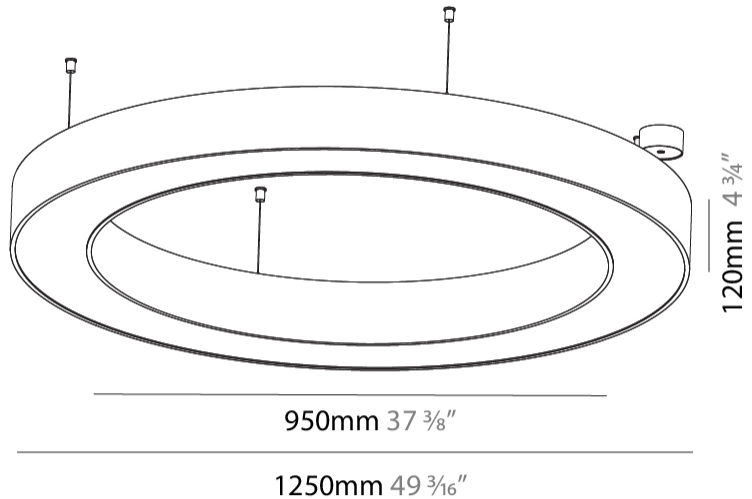

GENERAL

Series: Glorious
Subseries: Glorious
Brand: Prolicht
Division: Architectural
Mounting Type: Suspension
Mounting Location: Ceiling
Subcategory: Ambient

PHYSICAL

Shape: Round
Diameter (mm): 1250
Diameter (in): 49 3/16
Height (mm): 120
Height (in): 4 3/4
Max. Overall Height (mm): 2120
Max. Overall Height (in): 83 7/16
Light Distribution: Direct / Indirect
Weight (kg): 13.475
Weight (lbs): 29.70
Diffuser: [PMMA - Opal or Micro-Prism](#)
Fixture Finish: [SSR / BKV / CWI / CRY / HAB / LAG / UFT / ITA / RUA / RUR / MIC / FTG / MYG / TWT / LOD / PUS / FRO / FUP / KIA / POP / BLS / SPG / MEY / GOH / GUM / CHC / COM / ABZ / JAG / OBR / MOS / ROR](#)
Fixture Material: Aluminum

ELECTRICAL

Lamp Type: LED (Zhaga Standard)
Input Wattage (W): 90
Total Output Wattage (W): 72 / 57.6 (3500K)
Dimming: [Non-Dimming / Phase Dimming (120Vac only) / 0-10V Dimming](#)
Driver Included: Yes
Driver Location: Integrated
Driver Type: Constant Current
Driver Class: Class 2
Input Voltage (V): 120 - 277
Constant Current (MA): 350 / 1200/600 (3500K)

LED

[Color Temperature (°K): 3000 / 3500 / 4000](#)
Max. Delivered Lumen (lm): 5540 / 5733 / 5850 Direct / 3830 / 3969 / 4050 Indirect
CRI: >80 CRI
Efficiency (%): 68
Lamp Life (hrs): 50000

OPTICAL

RATINGS AND CERTIFICATIONS

Certified By: Certified for North American Standards
IP rating: IP20