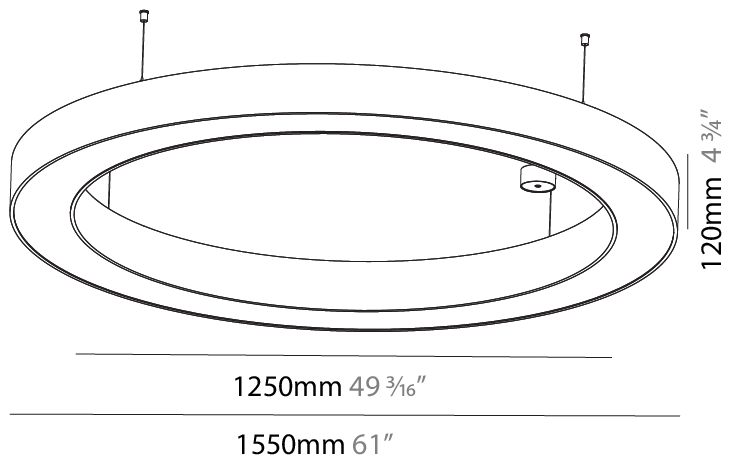

GENERAL

Series: Glorious
Subseries: Glorious
Brand: Prolight
Division: Architectural
Mounting Type: Suspension
Mounting Location: Ceiling
Subcategory: Ambient

PHYSICAL

Shape: Round
Diameter (mm): 1550
Diameter (in): 61
Height (mm): 120
Height (in): 4 ¾
Max. Overall Height (mm): 2120
Max. Overall Height (in): 83 ⅞
Light Distribution: Direct / Indirect
Weight (kg): 16.737
Weight (lbs): 36.90
Diffuser: PMMA - Opal or Micro-Prism
Fixture Finish: SSR / BKV / CWI / CRY / HAB / UFT / ITA / RUA / FTG / MYG / LOD / PUS / FRO / FUP / KIA / POP / BLS / SPG / MEY / GOH / GUM / CHC / COM / ABZ / JAG / OBR / MOS / ROR
Fixture Material: Aluminum

ELECTRICAL

Lamp Type: LED (Zhaga Standard)
Input Wattage (W): 110
Total Output Wattage (W): 88 / 70.4 (3500K)
Dimming: Non-Dimming / Phase Dimming (120Vac only) / 0-10V Dimming
Driver Included: Yes
Driver Location: Integrated
Driver Type: Constant Current - 120 / 277Vac
Driver Class: Class 2
Input Voltage (V): 120 - 277
Constant Current (MA): 350 / 700/800 (3500K)

LED

Color Temperature (°K): 3000 / 3500 / 4000
Max. Delivered Lumen (lm): 6920 / 7164 / 7310 Direct / 4530 / 4938 / 4790 Indirect
CRI: >80 CRI
Efficiency (%): 68
Lamp Life (hrs): 50000

OPTICAL

RATINGS AND CERTIFICATIONS

Certified By: Certified for North American Standards
IP rating: IP20