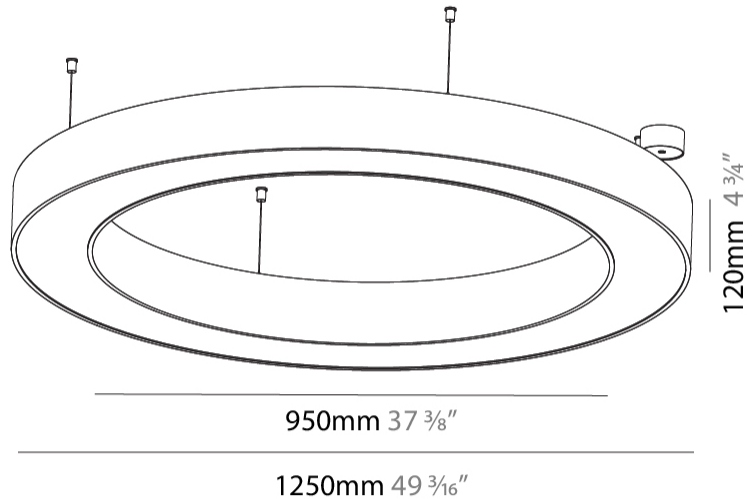

GENERAL

Series: Glorious
Subseries: Glorious
Brand: Prolicht
Division: Architectural
Mounting Type: Suspension
Mounting Location: Ceiling
Subcategory: Ambient

PHYSICAL

Shape: Round
Diameter (mm): 1250
Diameter (in): 49 3/16
Height (mm): 120
Height (in): 4 3/4
Max. Overall Height (mm): 2120
Max. Overall Height (in): 83 7/16
Light Distribution: Direct / Indirect
Weight (kg): 13.475
Weight (lbs): 29.70
Diffuser: [PMMA - Opal or Micro-Prism](#)
Fixture Finish: [SSR / BKV / CWI / CRY / HAB / UFT / ITA / RUA / FTG / MYG / LOD / PUS / FRO / FUP / KIA / POP / BLS / SPG / MEY / GOH / GUM / CHC / COM / ABZ / JAG / OBR / MOS / ROR](#)
Fixture Material: Aluminum

ELECTRICAL

Lamp Type: LED (Zhaga Standard)
Input Wattage (W): 90
Total Output Wattage (W): 72 / 57.6 (3500K)
Dimming: [Non-Dimming / Phase Dimming (120Vac only) / 0-10V Dimming](#)
Driver Included: Yes
Driver Location: Integrated
Driver Type: Constant Current
Driver Class: Class 2
Input Voltage (V): 120 - 277
Constant Current (MA): 350 / 1200/600 (3500K)

LED

Color Temperature (°K): [3000 / 3500 / 4000](#)
Max. Delivered Lumen (lm): 5540 / 5733 / 5850 Direct / 3830 / 3969 / 4050 Indirect
CRI: >80 CRI
Efficiency (%): 68
Lamp Life (hrs): 50000

OPTICAL

RATINGS AND CERTIFICATIONS

Certified By: Certified for North American Standards
IP rating: IP20